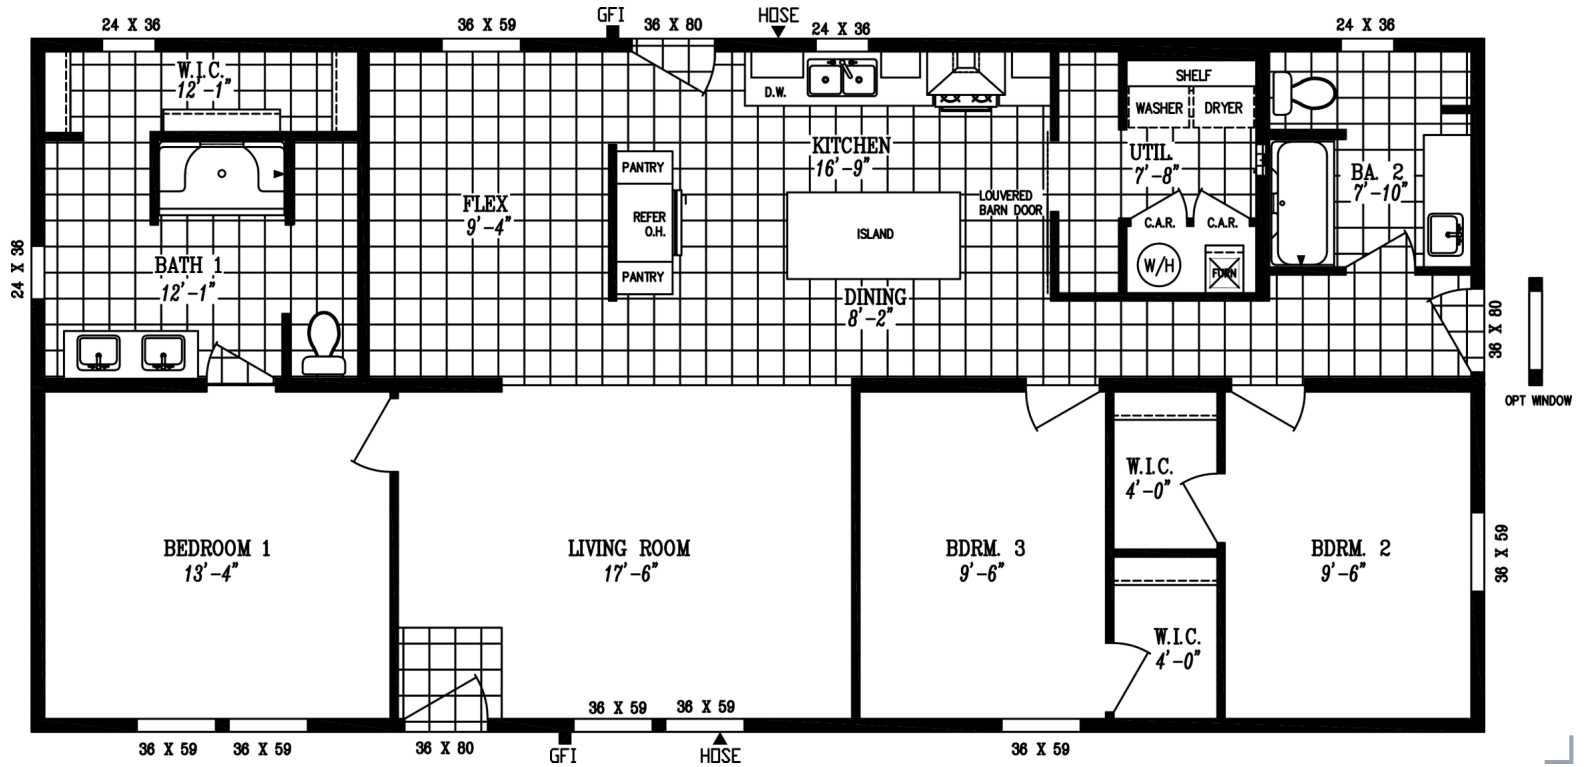

**THE TEMPO SERIES**

The Tempo  
**Shout**

**27' x 56'**

DIMENSIONS

**1,493** sf

LIVING SPACE

**3**

BEDROOMS

**2**

BATHROOMS

**OVERVIEW**

The Tempo Shout offers 1,493 sq ft in a 26'8" x 56' double-wide with 3 bedrooms and 2 baths. A 16'9" kitchen with island and louvered barn door opens to a 17'6" living room. The master suite features a 12'1" walk-in closet and spacious bath. All secondary bedrooms include walk-in closets.

Heritage Home Center  
**(425) 353-5464**

**01 FLOOR PLAN**

1,493 SQ FT · 27' x 56'

or **Request Firm Quote**

— **EMAIL US**